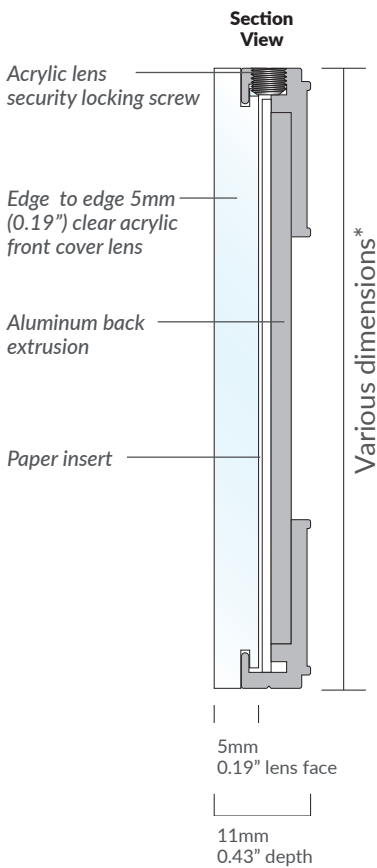

FRAMELESS & MINERVA

PROFILES

FRAMELESS

SYSTEM	PRODUCT	INSERT SIZE h x w	FRAME SIZE h x w
FRAMELESS (5mm Lens)	<i>Imperial Portrait</i>		
	QUARTER LETTER	5.5 x 4.25 in	5.7 x 4.29 in
	HALF LETTER	8.5 x 5.5 in	8.7 x 5.54 in
	LETTER	11 x 8.5 in	11.2 x 8.58 in
	LEGAL	14 x 8.5 in	14.2 x 8.58 in
	TABLOID	17 x 11 in	17.2 x 11.12 in
	<i>Imperial Portrait</i>		
	QUARTER LETTER	4.25 x 5.5 in	4.45 x 5.54 in
	HALF LETTER	5.5 x 8.5 in	5.7 x 8.54 in
	LETTER	8.5 x 11 in	8.7 x 11.08 in
	LEGAL	8.5 x 14 in	8.7 x 14.08 in
	TABLOID	11 x 17 in	11.2 x 17.12 in
	<i>Metric Portrait</i>		
	A7	105 x 75 mm	110 x 76 mm
	A6	149 x 105 mm	154 x 75 mm
A5	210 x 149 mm	215 x 150 mm	
A4	297 x 210 mm	302 x 212 mm	
A3	420 x 297 mm	425 x 300 mm	
<i>Metric Landscape</i>			
A7	75 x 105 mm	80 x 106 mm	
A6	105 x 149 mm	110 x 150 mm	
A5	149 x 210 mm	154 x 212 mm	
A4	210 x 297 mm	215 x 300 mm	
A3	297 x 420 mm	302 x 422 mm	

* Standard Paper sizes available.

MINERVA

SYSTEM	PRODUCT	INSERT SIZE h x w	FRAME SIZE h x w
MINERVA (2mm Lens)	<i>Imperial Portrait</i>		
	QUARTER LETTER	5.5 x 4.25 in	5.7 x 4.29 in
	HALF LETTER	8.5 x 5.5 in	8.7 x 5.54 in
	LETTER	11 x 8.5 in	11.2 x 8.58 in
	LEGAL	14 x 8.5 in	14.2 x 8.58 in
	TABLOID	17 x 11 in	17.2 x 11.12 in
	<i>Imperial Landscape</i>		
	QUARTER LETTER	4.25 x 5.5 in	4.45 x 5.54 in
	HALF LETTER	5.5 x 8.5 in	5.7 x 8.54 in
	LETTER	8.5 x 11 in	8.7 x 11.08 in
	LEGAL	8.5 x 14 in	8.7 x 14.08 in
	TABLOID	11 x 17 in	11.2 x 17.12 in
	<i>Metric Portrait</i>		
	A7	105 x 75 mm	110 x 76 mm
	A6	149 x 105 mm	154 x 75 mm
A5	210 x 149 mm	215 x 150 mm	
A4	297 x 210 mm	302 x 212 mm	
A3	420 x 297 mm	425 x 300 mm	
<i>Metric Landscape</i>			
A7	75 x 105 mm	80 x 106 mm	
A6	105 x 149 mm	110 x 150 mm	
A5	149 x 210 mm	154 x 212 mm	
A4	210 x 297 mm	215 x 300 mm	
A3	297 x 420 mm	302 x 422 mm	