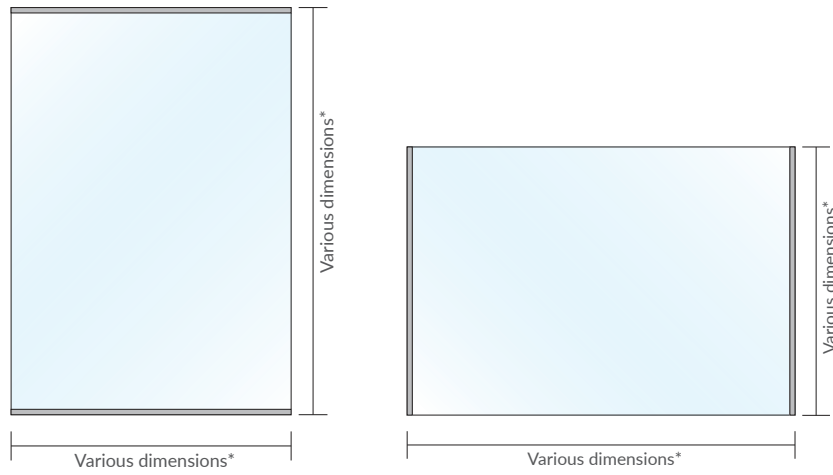

FRAMELESS MINERVA

FRAMELESS and MINERVA describe two similar products at different bracket sizes; FRAMELESS has a bracket size of 5mm lens face and the MINERVA holds a smaller substrate at 2mm lens face. The sizing, coloring, and material possibilities are endless with both FRAMELESS and MINERVA displays. Perfect solution for a variety of signage and display requirements, FRAMELESS and MINERVA are perfect for door signs, mini directories, menu holders, poster displays, Point-of-Sales, Exhibit label displays, and Escape Plans.

* Standard Paper sizes available.

MINERVA

SYSTEM	PRODUCT	INSERT SIZE h x w	FRAME SIZE h x w
MINERVA (2mm Lens)	<i>Imperial Portrait</i>		
	QUARTER LETTER	5.5 x 4.25 in	5.7 x 4.29 in
	HALF LETTER	8.5 x 5.5 in	8.7 x 5.54 in
	LETTER	11 x 8.5 in	11.2 x 8.58 in
	LEGAL	14 x 8.5 in	14.2 x 8.58 in
	TABLOID	17 x 11 in	17.2 x 11.12 in
	<i>Imperial Landscape</i>		
	QUARTER LETTER	4.25 x 5.5 in	4.45 x 5.54 in
	HALF LETTER	5.5 x 8.5 in	5.7 x 8.54 in
	LETTER	8.5 x 11 in	8.7 x 11.08 in
	LEGAL	8.5 x 14 in	8.7 x 14.08 in
	TABLOID	11 x 17 in	11.2 x 17.12 in
	<i>Metric Portrait</i>		
	A7	105 x 75 mm	110 x 76 mm
	A6	149 x 105 mm	154 x 75 mm
A5	210 x 149 mm	215 x 150 mm	
A4	297 x 210 mm	302 x 212 mm	
A3	420 x 297 mm	425 x 300 mm	
<i>Metric Landscape</i>			
A7	75 x 105 mm	80 x 106 mm	
A6	105 x 149 mm	110 x 150 mm	
A5	149 x 210 mm	154 x 212 mm	
A4	210 x 297 mm	215 x 300 mm	
A3	297 x 420 mm	302 x 422 mm	