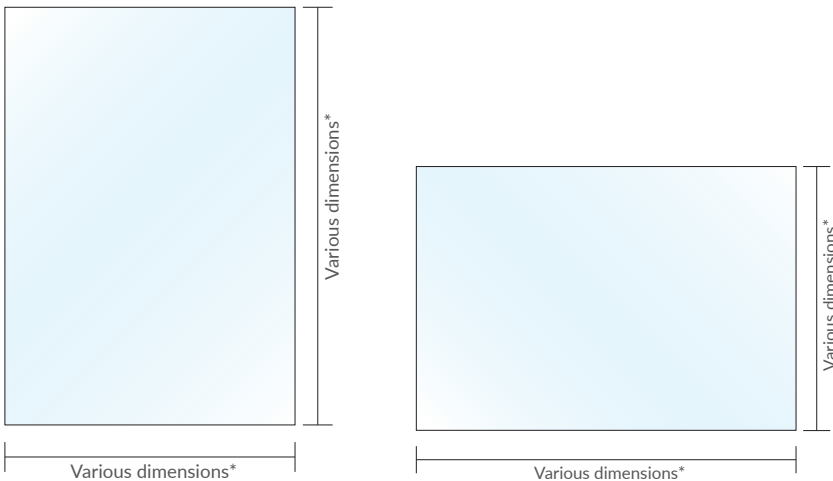

FRAMELESS & MINERVA

PROFILES

FRAMELESS

SYSTEM	PRODUCT	INSERT SIZE h x w	FRAME SIZE h x w
FRAMELESS (5mm Lens)	<i>Imperial Portrait</i>		
	QUARTER LETTER	5.5 x 4.25 in	5.7 x 4.29 in
	HALF LETTER	8.5 x 5.5 in	8.7 x 5.54 in
	LETTER	11 x 8.5 in	11.2 x 8.58 in
	LEGAL	14 x 8.5 in	14.2 x 8.58 in
	TABLOID	17 x 11 in	17.2 x 11.12 in
	<i>Imperial Portrait</i>		
	QUARTER LETTER	4.25 x 5.5 in	4.45 x 5.54 in
	HALF LETTER	5.5 x 8.5 in	5.7 x 8.54 in
	LETTER	8.5 x 11 in	8.7 x 11.08 in
	LEGAL	8.5 x 14 in	8.7 x 14.08 in
	TABLOID	11 x 17 in	11.2 x 17.12 in
	<i>Metric Portrait</i>		
	A7	105 x 75 mm	110 x 76 mm
	A6	149 x 105 mm	154 x 75 mm
A5	210 x 149 mm	215 x 150 mm	
A4	297 x 210 mm	302 x 212 mm	
A3	420 x 297 mm	425 x 300 mm	
<i>Metric Landscape</i>			
A7	75 x 105 mm	80 x 106 mm	
A6	105 x 149 mm	110 x 150 mm	
A5	149 x 210 mm	154 x 212 mm	
A4	210 x 297 mm	215 x 300 mm	
A3	297 x 420 mm	302 x 422 mm	

FRAMELESS MINERVA

FRAMELESS and MINERVA describe two similar products at different bracket sizes; FRAMELESS has a bracket size of 5mm lens face and the MINERVA holds a smaller substrate at 2mm lens face. The sizing, coloring, and material possibilities are endless with both FRAMELESS and MINERVA displays. Perfect solution for a variety of signage and display requirements, FRAMELESS and MINERVA are perfect for door signs, mini directories, menu holders, poster displays, Point-of-Sales, Exhibit label displays, and Escape Plans.