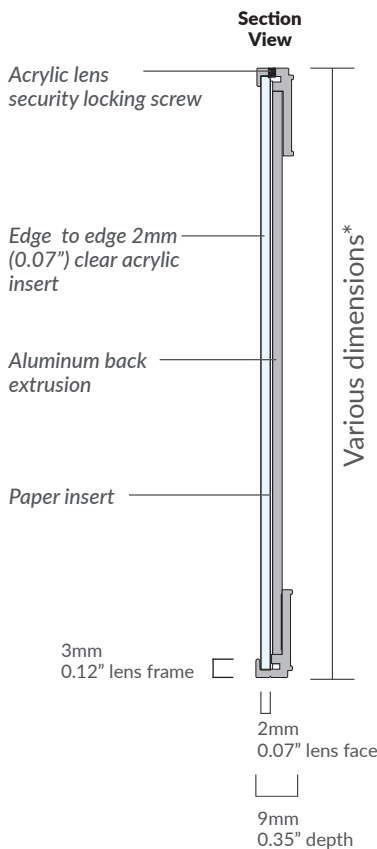

FRAMELESS & MINERVA

PROFILES

FRAMELESS

SYSTEM	PRODUCT	INSERT SIZE h x w	FRAME SIZE h x w
FRAMELESS (5mm Lens)	<i>Imperial Portrait</i>		
	QUARTER LETTER	5.5 x 4.25 in	5.7 x 4.29 in
	HALF LETTER	8.5 x 5.5 in	8.7 x 5.54 in
	LETTER	11 x 8.5 in	11.2 x 8.58 in
	LEGAL	14 x 8.5 in	14.2 x 8.58 in
	TABLOID	17 x 11 in	17.2 x 11.12 in
	<i>Imperial Portrait</i>		
	QUARTER LETTER	4.25 x 5.5 in	4.45 x 5.54 in
	HALF LETTER	5.5 x 8.5 in	5.7 x 8.54 in
	LETTER	8.5 x 11 in	8.7 x 11.08 in
	LEGAL	8.5 x 14 in	8.7 x 14.08 in
	TABLOID	11 x 17 in	11.2 x 17.12 in
	<i>Metric Portrait</i>		
	A7	105 x 75 mm	110 x 76 mm
	A6	149 x 105 mm	154 x 75 mm
A5	210 x 149 mm	215 x 150 mm	
A4	297 x 210 mm	302 x 212 mm	
A3	420 x 297 mm	425 x 300 mm	
<i>Metric Landscape</i>			
A7	75 x 105 mm	80 x 106 mm	
A6	105 x 149 mm	110 x 150 mm	
A5	149 x 210 mm	154 x 212 mm	
A4	210 x 297 mm	215 x 300 mm	
A3	297 x 420 mm	302 x 422 mm	

* Standard Paper sizes available.

MINERVA

SYSTEM	PRODUCT	INSERT SIZE h x w	FRAME SIZE h x w
MINERVA (2mm Lens)	<i>Imperial Portrait</i>		
	QUARTER LETTER	5.5 x 4.25 in	5.7 x 4.29 in
	HALF LETTER	8.5 x 5.5 in	8.7 x 5.54 in
	LETTER	11 x 8.5 in	11.2 x 8.58 in
	LEGAL	14 x 8.5 in	14.2 x 8.58 in
	TABLOID	17 x 11 in	17.2 x 11.12 in
	<i>Imperial Landscape</i>		
	QUARTER LETTER	4.25 x 5.5 in	4.45 x 5.54 in
	HALF LETTER	5.5 x 8.5 in	5.7 x 8.54 in
	LETTER	8.5 x 11 in	8.7 x 11.08 in
	LEGAL	8.5 x 14 in	8.7 x 14.08 in
	TABLOID	11 x 17 in	11.2 x 17.12 in
	<i>Metric Portrait</i>		
	A7	105 x 75 mm	110 x 76 mm
	A6	149 x 105 mm	154 x 75 mm
A5	210 x 149 mm	215 x 150 mm	
A4	297 x 210 mm	302 x 212 mm	
A3	420 x 297 mm	425 x 300 mm	
<i>Metric Landscape</i>			
A7	75 x 105 mm	80 x 106 mm	
A6	105 x 149 mm	110 x 150 mm	
A5	149 x 210 mm	154 x 212 mm	
A4	210 x 297 mm	215 x 300 mm	
A3	297 x 420 mm	302 x 422 mm	