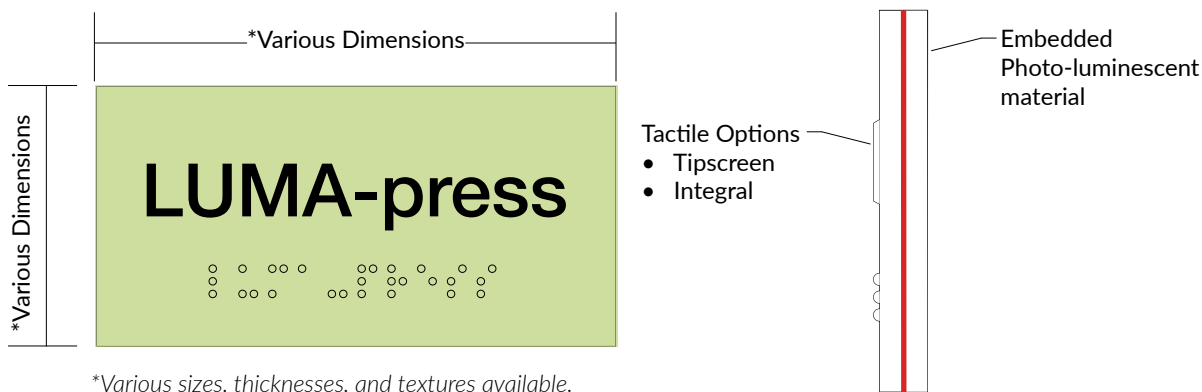

SECTION VIEW - EXAMPLE*

LUMA-press

PHOTOLUMINESCENCE EMBEDDED BETWEEN ACRYLICS

Integrate photoluminescence into signs to illuminate dark stairwells and hallways. Top-surface paint and expose illuminated text and pictograms, or tipscreen copy to allow for maximum exposed illumination.

Recommended Use: Stairwell Identifiers, Healthcare Facilities, Multi-Family Living, Hospitality, Campus Environments

| | | | |
|------------------------------|--|--|--|
| MATERIAL OPTIONS | We can use various types of tinted acrylic. <ul style="list-style-type: none"> • Clear Acrylic | | <i>*Contact us to learn more</i> |
| THICKNESSES | 1/16", 1/8", 1/4", 3/8", 1/2", 1", 1 1/2" | | <i>* Contact us for other sizing options</i> |
| STANDARD SIZE | 24" x 48" Maximum Dimensions. For more information on ADA guidelines, and acceptable standard sizing download ADA sign requirements here: http://www.encompasssign.com/resources/ | | |
| PRIMARY TEXT FINISH OPTIONS* | <ul style="list-style-type: none"> • Integral • Silkscreened | <ul style="list-style-type: none"> • Hot Stamp | <i>*Reflected in Grade II Braille</i> |
| TEXTURE OPTIONS | <ul style="list-style-type: none"> • Suede (Standard) • Medium Gloss • Stipple • Slate • Leather • Linen | <ul style="list-style-type: none"> • Linez • Ashwood • Barnboard • Wood Essence • Granite | |
| CORNER OPTIONS | <ul style="list-style-type: none"> • Radius  | <ul style="list-style-type: none"> • 90°  | |
| EDGE OPTIONS | <ul style="list-style-type: none"> • Rounded  • Chamfered  | <ul style="list-style-type: none"> • 90°  • Beveled  | |
| EDGE FINISH | <ul style="list-style-type: none"> • Standard (CNC Finish) • Painted • Gloss (Laser Finish) | <ul style="list-style-type: none"> • Sanded • Polished | |