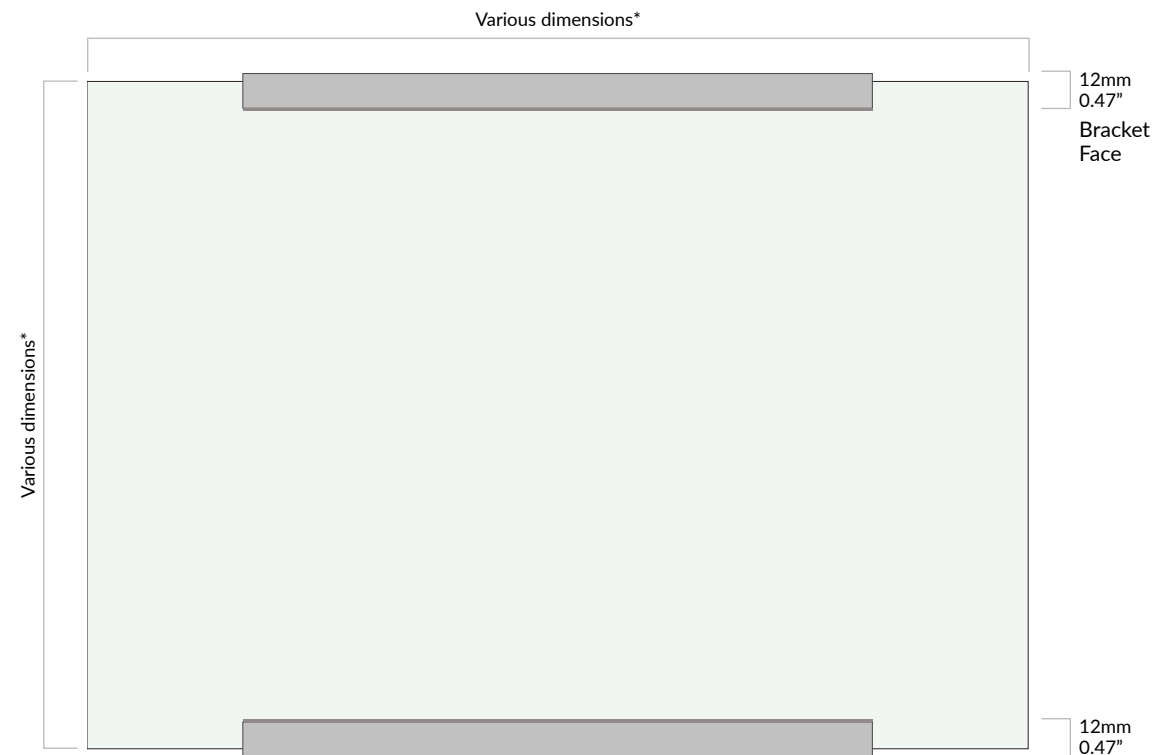

MONOLINE

PROFILES

MONOLINE 12

MONOLINE 25

MONOLINE

Effective wayfinding is about the message, not the vessel. MONOLINE is an extruded aluminum bracket, which securely holds graphic panels with only a 12mm (0.47 in) or 25mm (0.98 in) bracket face exposed.

MONOLINE standard specification for a graphic panel includes a sheet of digitally printed paper, held between a sheet of toughened safety glass, and a backing panel of aluminum laminate. Using digitally printed paper significantly reduces the cost of sign up-keep in frequently changing environments.

*Insert sizes vary. Standard sizes available, custom sizes available upon request.

MONOLINE

SIZES

MONOLINE 12

MONOLINE 25

SOLUTIONS

MONOLINE is perfect for wayfinding signage throughout a college campus, corporate campus, museum, or library. Place MONOLINE near elevators, outside of monuments, or use as a directory outside of shared office spaces.

MONOLINE is the perfect design for;

- Hospitals
- Universities
- Corporate buildings
- Libraries
- There are endless possibilities

SYSTEM	PRODUCT	BRACKET SIZE	PANEL SIZE
		h x w x d	h x w x d
MONOLINE	<i>Imperial</i>		
	MONOLINE12	0.47 x 7 x 0.87 in	8.5 x 11 x 0.27 in
	<i>Imperial</i>		
	MONOLINE25	0.98 x 11.75 x 0.87 in	27.56 x 15.75 x 0.27 in
	<i>Metric</i>		
	MONOLINE12	12 x 180 x 22 mm	216 x 279 x 10 mm
	<i>Metric</i>		
MONOLINE25	25 x 299 x 22 mm	700 x 400 x 10 mm	